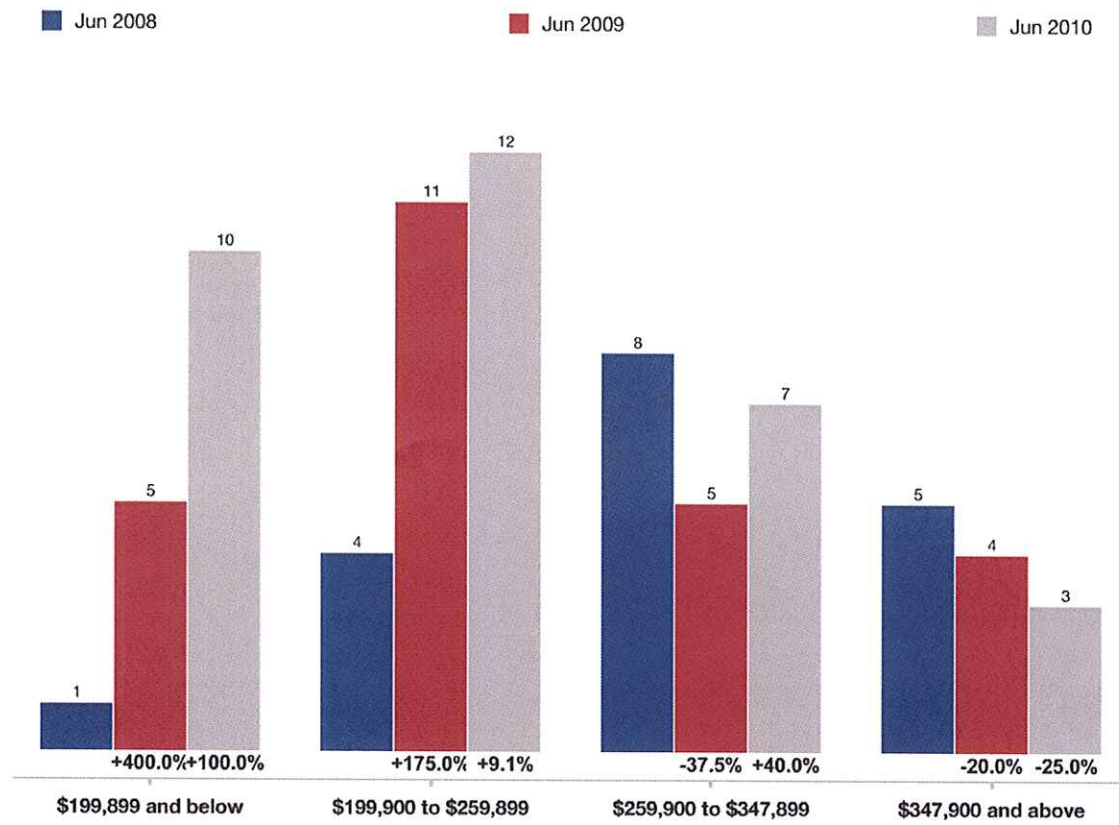

**Savage
Closed Sales
Monthly**

MINNEAPOLIS AREA Association
of REALTORS®

Single-Family

Data comes from the Regional Multiple Listing Service of Minnesota, Inc. Data deemed reliable but not guaranteed. Powered by 10K Research and Marketing.