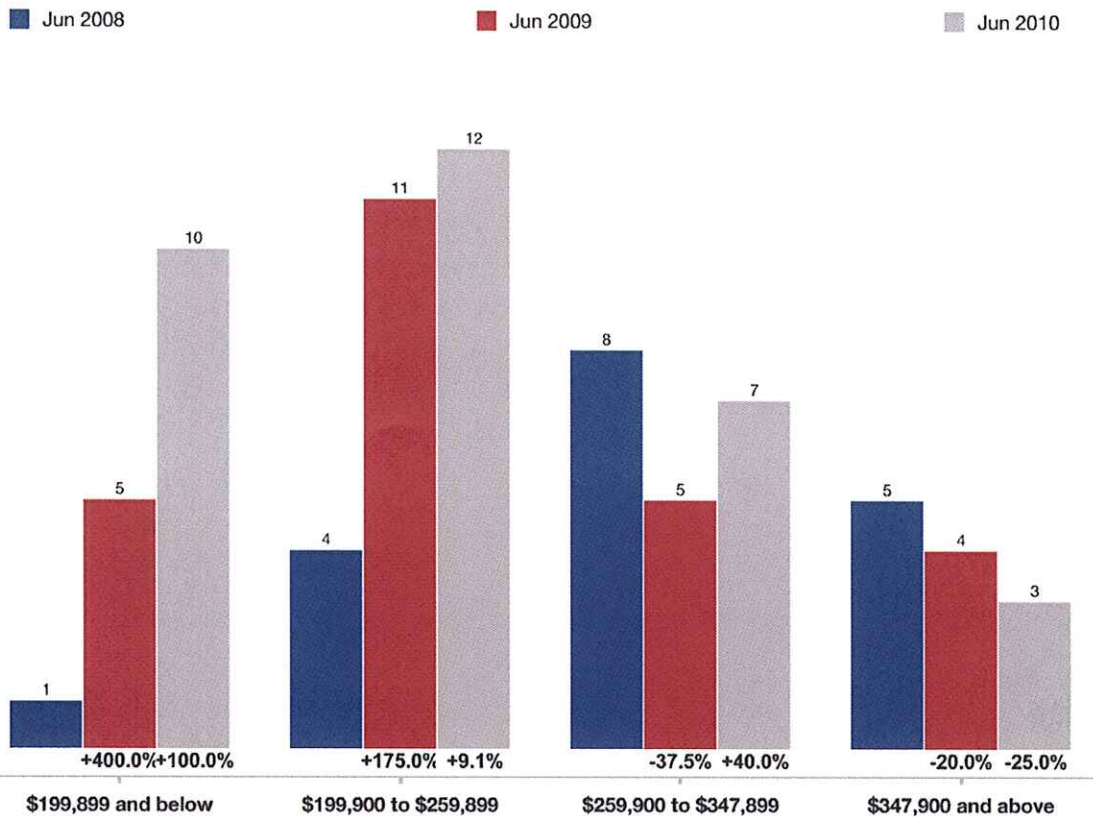

Savage Closed Sales Monthly

MINNEAPOLIS AREA Association
of REALTORS®

Single-Family

Data comes from the Regional Multiple Listing Service of Minnesota, Inc. Data deemed reliable but not guaranteed. Powered by 10K Research and Marketing.