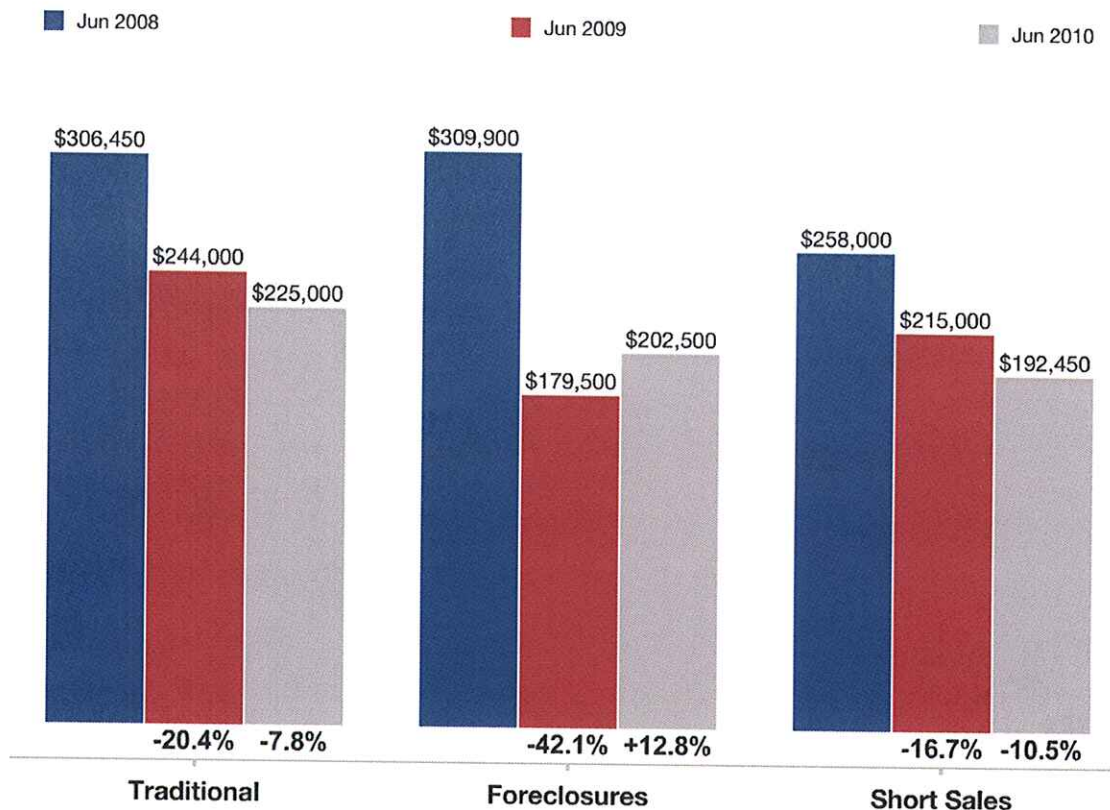

**Savage
Median Sales Price
Monthly**

MINNEAPOLIS AREA Association
of REALTORS®

Single-Family

Data comes from the Regional Multiple Listing Service of Minnesota, Inc. Data deemed reliable but not guaranteed. Powered by 10K Research and Marketing.