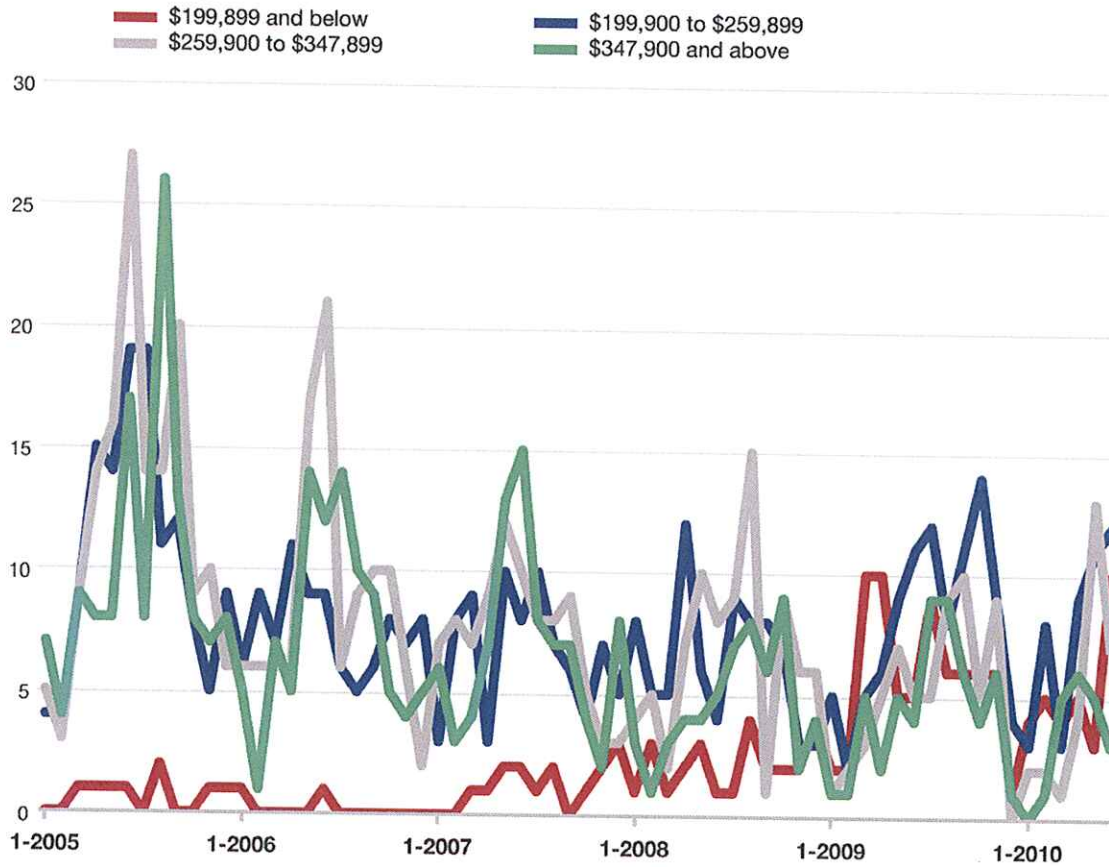

Savage Closed Sales Monthly

MINNEAPOLIS AREA Association
of REALTORS®

Single-Family

Data comes from the Regional Multiple Listing Service of Minnesota, Inc. Data deemed reliable but not guaranteed. Powered by 10K Research and Marketing.